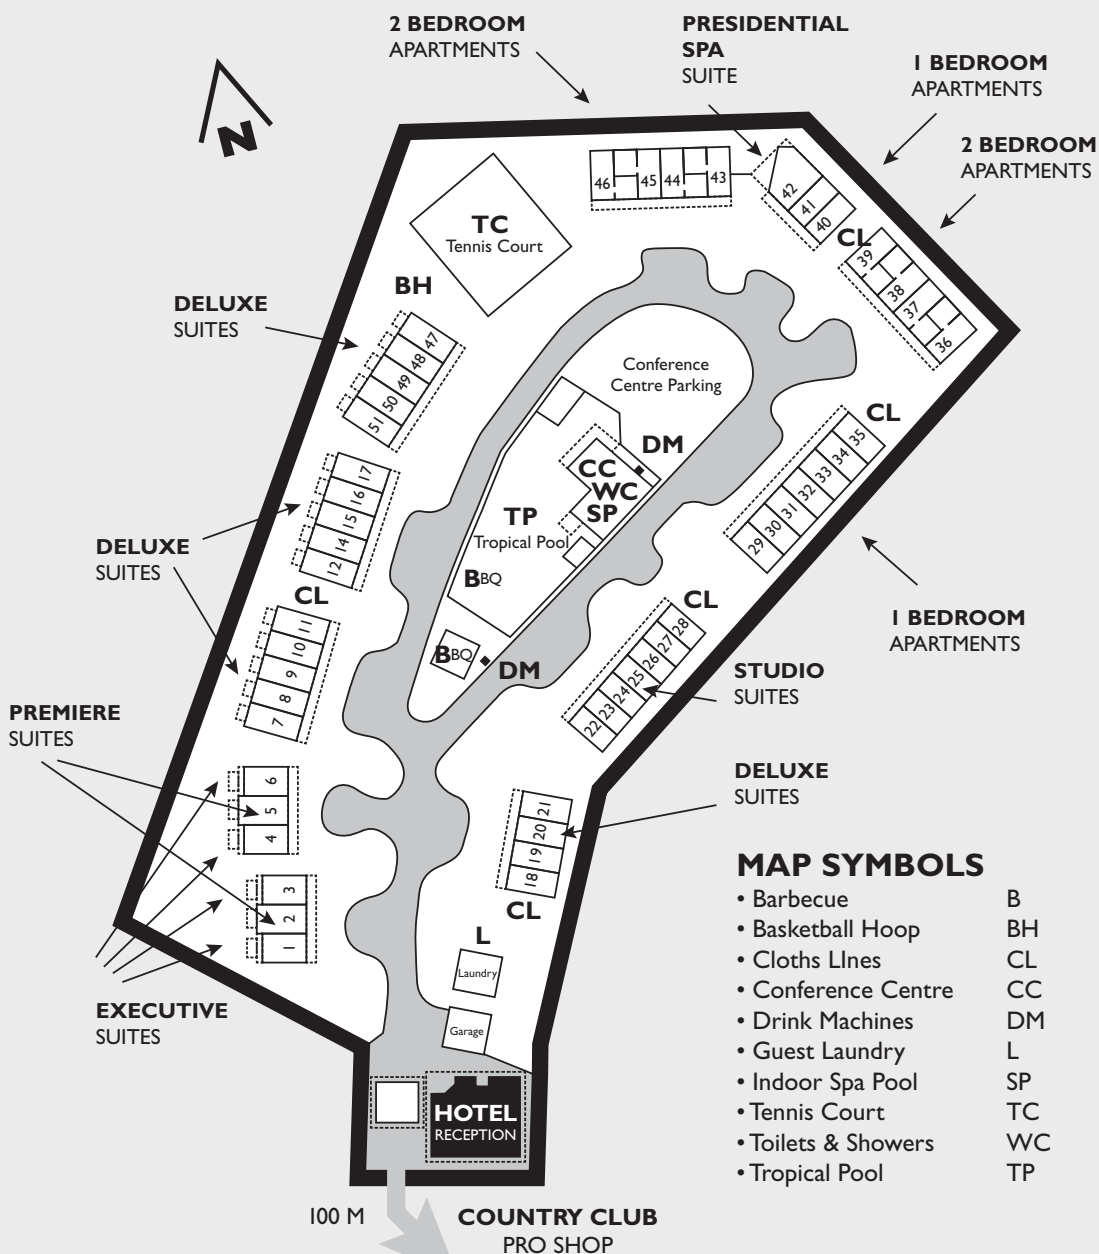

MURRAY DOWNS  
RESORT

# Location Map

## Resort Accommodation Precinct

Murray River - Swan Hill

On-course Accommodation - Free Call: 1800 807 574

P: (03) 5033 1966 F: (03) 5033 1268 Murray Downs Drive, Swan Hill, Victoria AUSTRALIA 3585

[www.murraydownsresort.com.au](http://www.murraydownsresort.com.au)